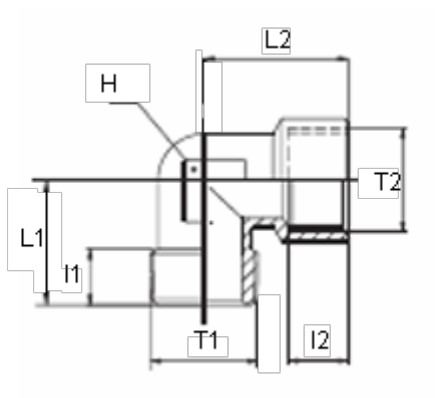

Data Sheet

Article number: 5891205TR18

Description: Elbow sleeve 1205TR
R1/8" - G1/8"

Measures

H = 10

L1 = 17.5

I1 = 9.5

L2 = 19.5

I2 = 8.0

T1 = 1/8"

T2 = 1/8"